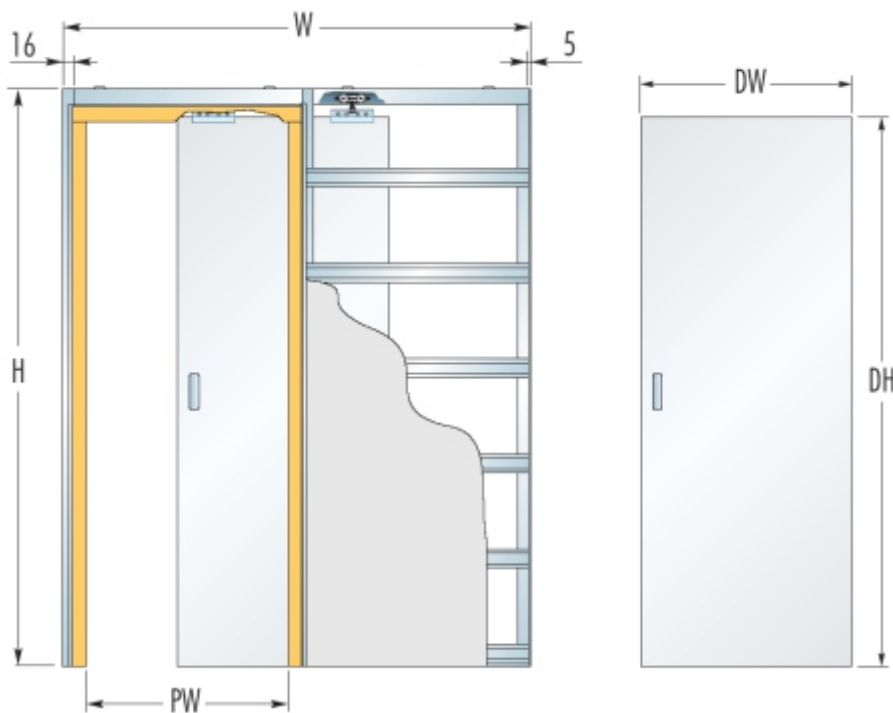

GLASS DOOR - 8MM

Glass door package

A beautiful way to create a stunning en-suite, bathroom open up any space you wish - glass sliding pocket doors are the ultimate way to create more SPACE and LIGHT

These systems use the tried and tested Em-B Eclipse quality sliding pocket door system combined with 8mm thick frameless glass doors which are fully tempered to the latest European norms. The glass has a satin opaque finish which makes it easy to clean with a damp cloth.

PACKAGE INCLUDES :

- 8mm Tempered Glass Door - Satin Opaque
- Jamb Kit
- Satin glass handle which is 11cm long x 1cm in depth - UV welded to either side of the glass
- Door Guide - A specially designed door guide is positioned just inside the pocket at floor level so you door does not flap about. There is no track at all, no threshold needed. You can continue the surface right through the doorway.

FURTHER INFORMATION

POCKETDOORSHOP.CO.UK
0113 245 9559
info@pocketdoors.co.uk

FRAMES FOR SINGLE DOORS

Max Passage Size PW x PH	Overall Dimension W x H	Finished Wall
737 x 1971	1625 x 2056	100 / 125
800 x 2030	1688 x 2115	100 / 125

DOOR PANEL UK

Standard	
DW	DH
762	1981
826	2040

FRAMES FOR DOUBLE DOORS

Max Passage Size PW x PH	Overall Dimension W x H	Finished Wall
1474 x 1971	3168 x 2056	100 / 125
1600 x 2030	3294 x 2115	100 / 125

DOOR PANEL UK