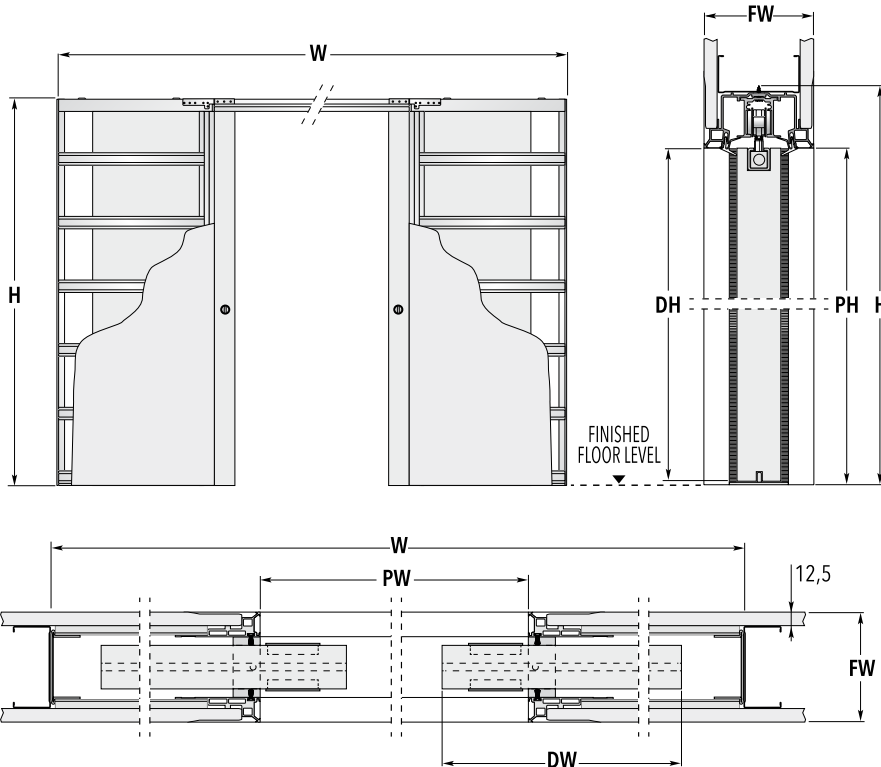

## DOUBLE FLUSH POCKET DOORS SYSTEM

Flush Pocket Door System  
no jambs, no architraves

### IMPORTANT

Wooden door panels should be routed as shown along the top edge.

FRAMES FOR DOUBLE DOORS			DOOR PANEL UK	
MAX. PASSAGE SIZE PW x PH	OVERALL DIMENSION W x H	FINISHED WALL FW	DW	DH
1200 x 2048	2700 x 2108	100 - 125 - 150	626	2040
1400 x 2048	3100 x 2108	100 - 125 - 150	726	2040
1600 x 2048	3500 x 2108	100 - 125 - 150	826	2040
1800 x 2048	3900 x 2108	100 - 125 - 150	926	2040
2000 x 2048	4300 x 2108	100 - 125 - 150	1026	2040
1168 x 1989	2668 x 2049	100 - 125 - 150	2ft. 0in. x 6ft. 6in. (610 x 1981 mm)	
1320 x 1989	3020 x 2049	100 - 125 - 150	2ft. 3in. x 6ft. 6in. (686 x 1981 mm)	
1472 x 1989	3372 x 2049	100 - 125 - 150	2ft. 6in. x 6ft. 6in. (762 x 1981 mm)	
1624 x 1989	3524 x 2049	100 - 125 - 150	2ft. 9in. x 6ft. 6in. (838 x 1981 mm)	
1776 x 1989	3876 x 2049	100 - 125 - 150	3ft. 0in. x 6ft. 6in. (914 x 1981 mm)	
1350 x 1989	3050 x 2049	100 - 125 - 150	2ft. 4in. x 6ft. 6in. (711 x 1981 mm)	
1550 x 2040	3450 x 2100	100 - 125 - 150	2ft. 8in. x 6ft. 8in. (813 x 2032 mm)	
1650 x 2040	3750 x 2100	100 - 125 - 150	2ft. 10in. x 6ft. 8in. (864 x 2032 mm)	

### NOTES

- ▶ Available in Non Standard Sizes up to 2600 x 2700 mm passage size.
- ▶ Suitable for use with 35 or 44 mm thick doors.
- ▶ Max door weight 100 kg.
- ▶ Passage sizes above 2000 x 2150 mm must be 125 or 150 mm wall thickness.
- ▶ When fitting flush pull handles we recommend the stop be regulated so the door protrudes from the pocket to avoid risk to fingers.
- ▶ Should the door be adjusted to enter the pocket completely we do not accept any liability.
- ▶ Doors and plasterboard not supplied.
- ▶ Install at finished floor level.