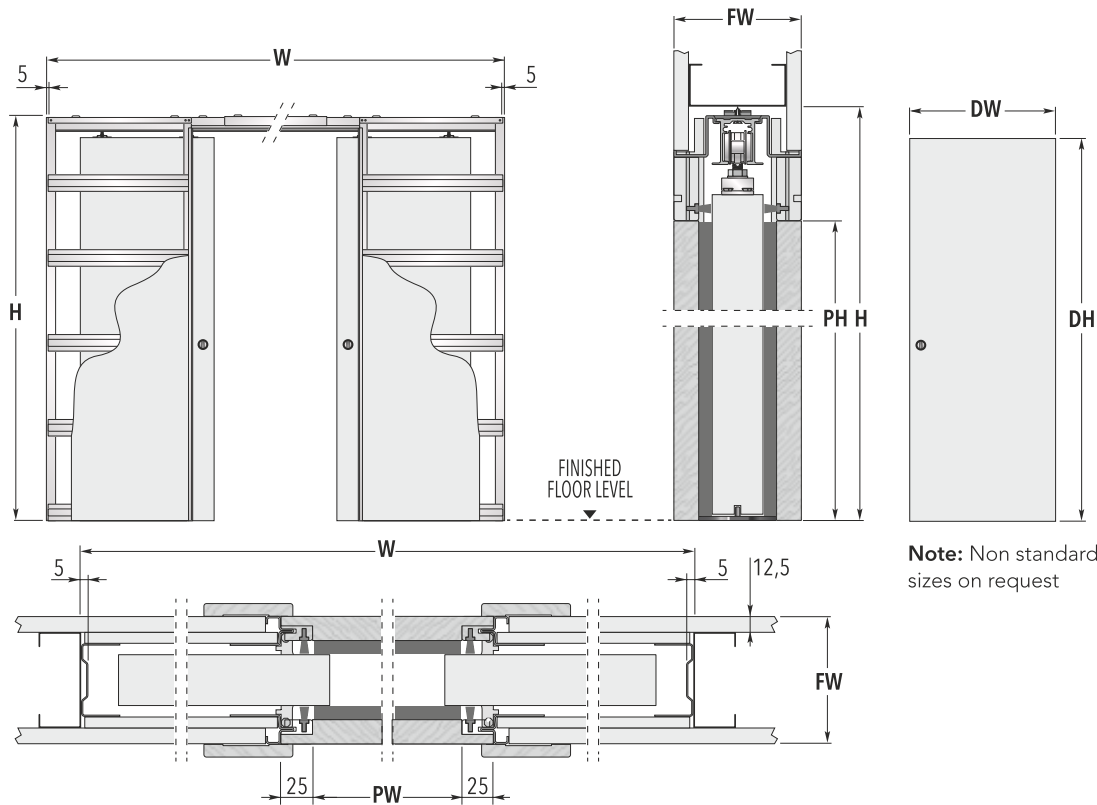

UNICO CLASSIC DOUBLE

DOUBLE POCKET DOORS SYSTEM

Note: Non standard sizes on request

MAX. PASSAGE SIZE PW x PH	OVERALL DIMENSION W x H	FINISHED WALL FW	DW	DH
1200 x 2030	2494 x 2120	100 - 125	626	2040
1400 x 2030	2894 x 2120	100 - 125	726	2040
1600 x 2030	3294 x 2120	100 - 125	826	2040
1800 x 2030	3694 x 2120	100 - 125	926	2040
2000 x 2030	4094 x 2120	100 - 125	1026	2040
1170 x 1971	2464 x 2061	100 - 125	2ft. 0in. x 6ft. 6in. (610 x 1981 mm)	
1322 x 1971	2816 x 2061	100 - 125	2ft. 3in. x 6ft. 6in. (686 x 1981 mm)	
1474 x 1971	3168 x 2061	100 - 125	2ft. 6in. x 6ft. 6in. (762 x 1981 mm)	
1626 x 1971	3320 x 2061	100 - 125	2ft. 9in. x 6ft. 6in. (838 x 1981 mm)	
1800 x 1971	3694 x 2061	100 - 125	3ft. 0in. x 6ft. 6in. (914 x 1981 mm)	

Dimensions are given in mm

NOTES

- ▶ Non standard sizes available up to PW 4000 x PH 3000 mm; door panel size DW 2026+2026 x DH 3010 mm.
- ▶ Suitable for 35 or 44 mm thick doors.
- ▶ Includes complete timber lining kit for a professional finish.
- ▶ Doors, plasterboard and final architrave not supplied.
- ▶ When fitting flush pull handles we recommend the stop be regulated so the door protrudes from the pocket to avoid risk to fingers.
- ▶ Should the door be set to enter the pocket completely we do not accept any liability.
- ▶ Install at finished floor level.
- ▶ Self-centering floor guide with anti-warp profile.
- ▶ Max. door panel weight 100 kg (150 kg on request).