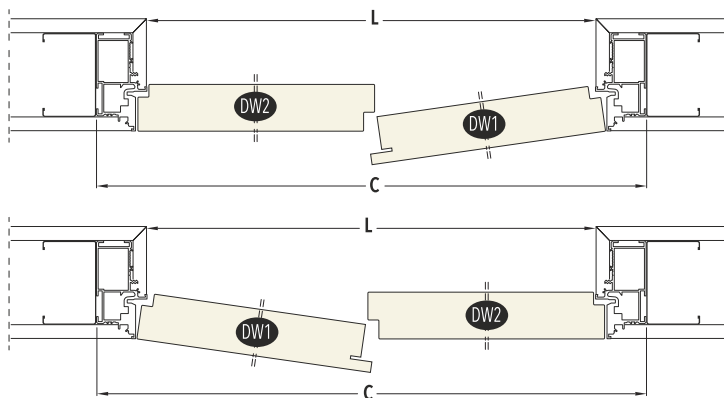

SYNTESIS® FLUSH HINGED DOUBLE

CONCEALED FRAME DOUBLE DOOR

PUSH DOOR - FRAME WITH TOP RAIL

PULL DOOR - FRAME WITH TOP RAIL

FRAMES FOR DOUBLE DOORS				DOOR PANEL UK			
MAX. PASSAGE SIZE		OVERALL DIMENSION		DOOR PANEL 45 mm thick			
L	H	C	H1	DW1	DW2	DH	
1200	2036	1292	2082	606	616	2040	
1400	2036	1492	2082	706	716	2040	
1600	2036	1692	2082	806	816	2040	
1800	2036	1892	2082	906	916	2040	
<hr/>							
1200	1977	1292	2023	606	616	1981	
1400	1977	1492	2023	706	716	1981	
1600	1977	1692	2023	806	816	1981	
1800	1977	1892	2023	906	916	1981	

Dimensions are given in mm

NOTES

- ▶ Non standard sizes available L 2000 x H 3000 mm passage size.
- ▶ Can be used with metal/timber stud walls or masonry walls, please specify.
- ▶ Available with push door left-right door fixed, pull door left-right door fixed, push door right-left door fixed or pull door right- left door fixed.
- ▶ Standard sizes with 3 concealed hinges. Hinges adjustable in 3 axes.
- ▶ Doors over 50 Kg require 4 hinges.
- ▶ Supplied with magnetic latch, bumper seals, hinges, hinge cover plates and strike plate.
- ▶ Supplied with floor and ceiling bolts as standard for the fixed door. If not required please specify at time of ordering.
- ▶ Supplied with doors. Doors have double thickness stiles and rails to ensure a flush finish.

ACCESSORIES

- ▶ **Door-closer**
Completely invisible.
4 variations available ☑ left or right and also with or without hold open function.