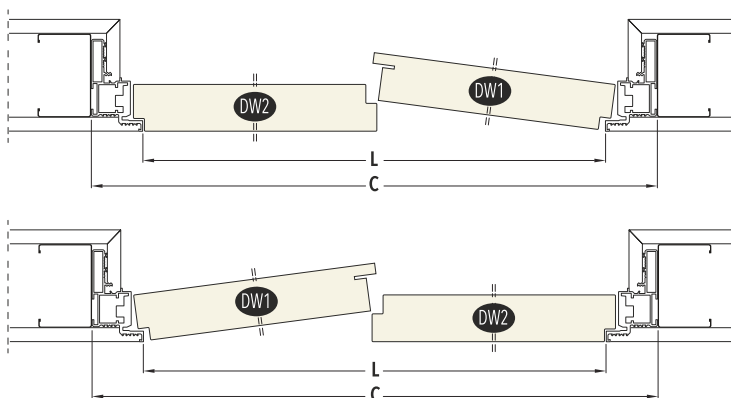

SYNTESIS® FLUSH HINGED DOUBLE

CONCEALED FRAME DOUBLE DOOR

PUSH DOOR - FRAME WITH TOP RAIL

PULL DOOR - FRAME WITH TOP RAIL

FRAMES FOR DOUBLE DOORS				DOOR PANEL UK			
MAX. PASSAGE SIZE		OVERALL DIMENSION		DOOR PANEL 45 mm thick			
L	H	C	H1	DW1	DW2	DH	
1200	2036	1292	2082	606	616	2040	
1400	2036	1492	2082	706	716	2040	
1600	2036	1692	2082	806	816	2040	
1800	2036	1892	2082	906	916	2040	
<hr/>							
1200	1977	1292	2023	606	616	1981	
1400	1977	1492	2023	706	716	1981	
1600	1977	1692	2023	806	816	1981	
1800	1977	1892	2023	906	916	1981	

Dimensions are given in mm

NOTES

- ▶ Non standard sizes available L 2000 x H 3000 mm passage size.
- ▶ Can be used with metal/timber stud walls or masonry walls, please specify.
- ▶ Available with push door left-right door fixed, pull door left-right door fixed, push door right-left door fixed or pull door right- left door fixed.
- ▶ Standard sizes with 3 concealed hinges. Hinges adjustable in 3 axes.
- ▶ Doors over 50 Kg require 4 hinges.
- ▶ Supplied with magnetic latch, bumper seals, hinges, hinge cover plates and strike plate.
- ▶ Supplied with floor and ceiling bolts as standard for the fixed door. If not required please specify at time of ordering.
- ▶ Supplied with doors. Doors have double thickness stiles and rails to ensure a flush finish.

ACCESSORIES

- ▶ **Door-closer**
Completely invisible.
4 variations available ☑ left or right and also with or without hold open function.