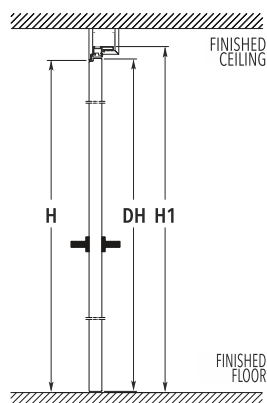

SYNTESIS® FLUSH HINGED DOUBLE

CONCEALED FRAME DOUBLE DOOR

PUSH DOOR - FRAME WITH TOP RAIL

PULL DOOR - FRAME WITH TOP RAIL

FRAMES FOR DOUBLE DOORS				DOOR PANEL UK			
MAX. PASSAGE SIZE		OVERALL DIMENSION		DOOR PANEL 45 mm thick			
L	H	C	H1	DW1	DW2	DH	
1200	2036	1292	2082	606	616	2040	
1400	2036	1492	2082	706	716	2040	
1600	2036	1692	2082	806	816	2040	
1800	2036	1892	2082	906	916	2040	
<hr/>							
1200	1977	1292	2023	606	616	1981	
1400	1977	1492	2023	706	716	1981	
1600	1977	1692	2023	806	816	1981	
1800	1977	1892	2023	906	916	1981	

Dimensions are given in mm

NOTES

- ▶ Non standard sizes available L 2000 x H 3000 mm passage size.
- ▶ Can be used with metal/timber stud walls or masonry walls, please specify.
- ▶ Available with push door left-right door fixed, pull door left-right door fixed, push door right-left door fixed or pull door right- left door fixed.
- ▶ Standard sizes with 3 concealed hinges. Hinges adjustable in 3 axes.
- ▶ Doors over 50 Kg require 4 hinges.
- ▶ Supplied with magnetic latch, bumper seals, hinges, hinge cover plates and strike plate.
- ▶ Supplied with floor and ceiling bolts as standard for the fixed door. If not required please specify at time of ordering.
- ▶ Supplied with doors. Doors have double thickness stiles and rails to ensure a flush finish.