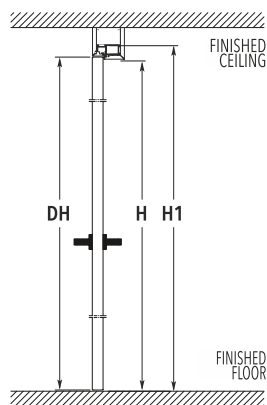

SYNTESIS® FLUSH HINGED DOUBLE

CONCEALED FRAME DOUBLE DOOR

PUSH DOOR - FRAME WITH TOP RAIL

PULL DOOR - FRAME WITH TOP RAIL

FRAMES FOR DOUBLE DOORS				DOOR PANEL UK			
MAX. PASSAGE SIZE		OVERALL DIMENSION		DOOR PANEL 45 mm thick			
L	H	C	H1	DW1	DW2	DH	
1200	2036	1292	2082	606	616	2040	
1400	2036	1492	2082	706	716	2040	
1600	2036	1692	2082	806	816	2040	
1800	2036	1892	2082	906	916	2040	
<hr/>							
1200	1977	1292	2023	606	616	1981	
1400	1977	1492	2023	706	716	1981	
1600	1977	1692	2023	806	816	1981	
1800	1977	1892	2023	906	916	1981	

Dimensions are given in mm

NOTES

- ▶ Non standard sizes available L 2000 x H 3000 mm passage size.
- ▶ Can be used with metal/timber stud walls or masonry walls, please specify.
- ▶ Available with push door left-right door fixed, pull door left-right door fixed, push door right-left door fixed or pull door right- left door fixed.
- ▶ Standard sizes with 3 concealed hinges. Hinges adjustable in 3 axes.
- ▶ Doors over 50 Kg require 4 hinges.
- ▶ Supplied with magnetic latch, bumper seals, hinges, hinge cover plates and strike plate.
- ▶ Supplied with floor and ceiling bolts as standard for the fixed door. If not required please specify at time of ordering.
- ▶ Supplied with doors. Doors have double thickness stiles and rails to ensure a flush finish.